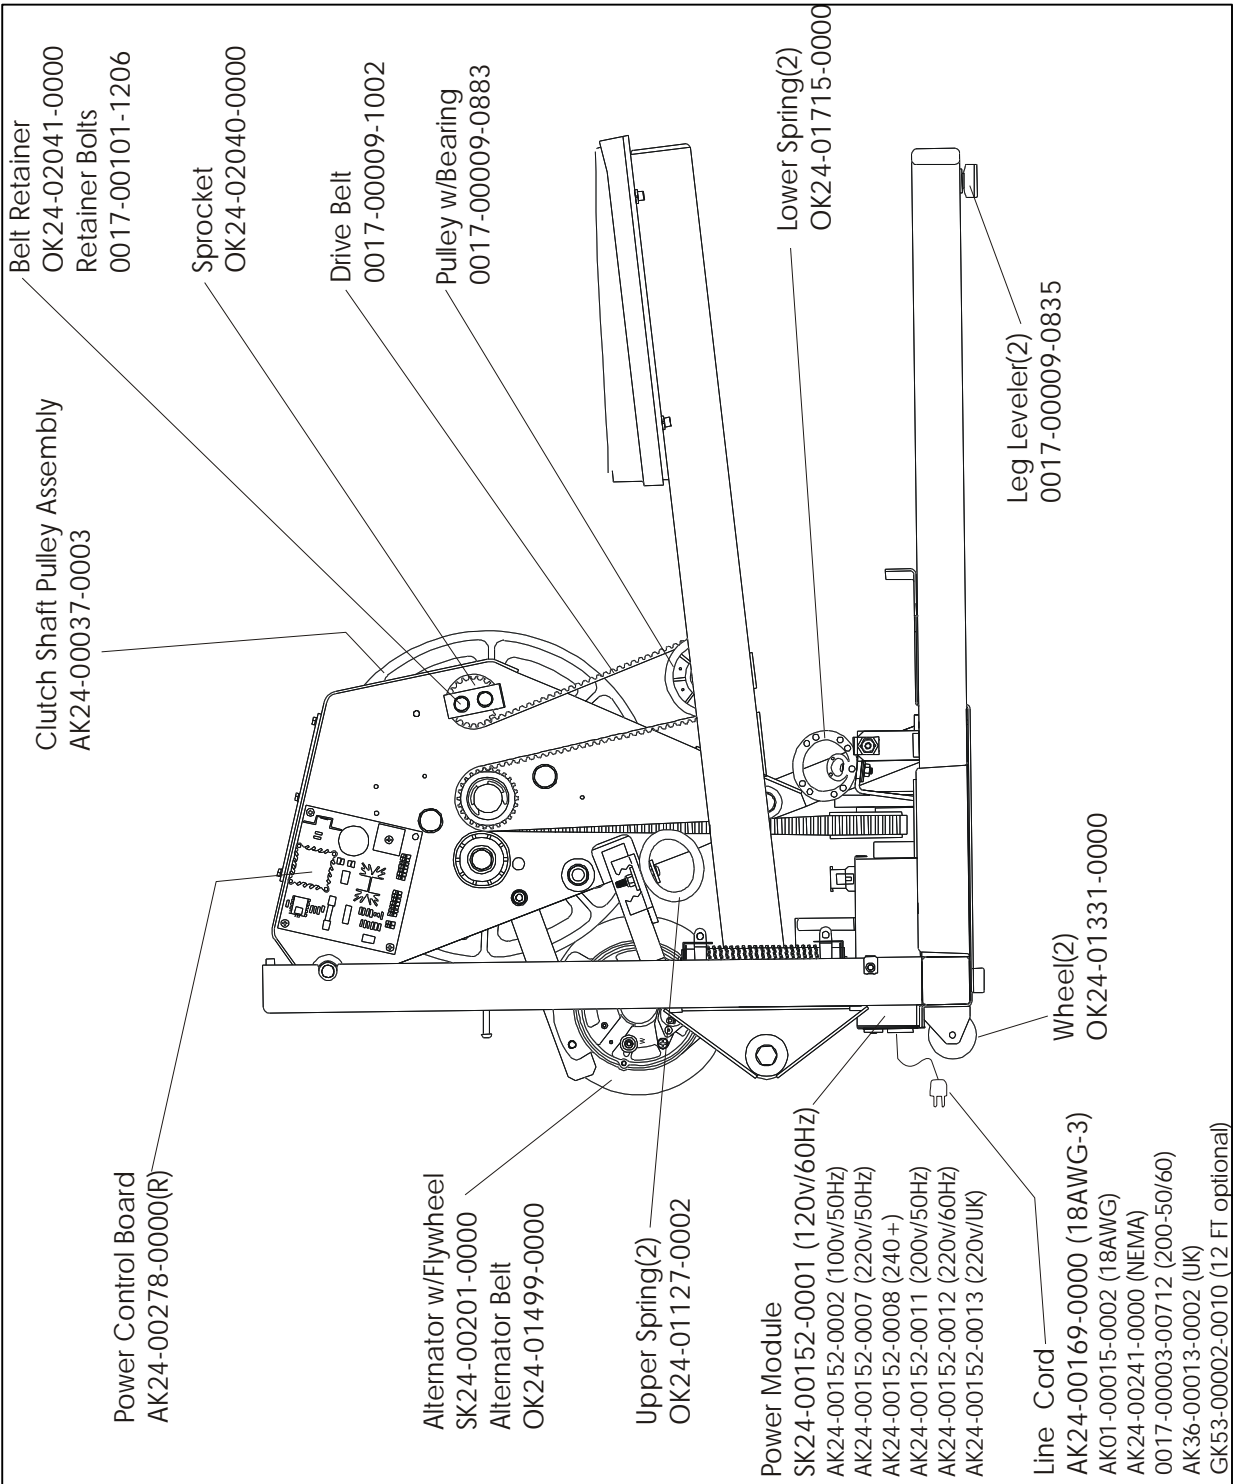

LS-8500
STAIRCLIMBERS

GK24-00026-XXXX
SN 933471-Up

LS-8500
STAIRCLIMBERS

GK24-00026-XXXX
SN 933471-Up

LS-8500
STAIRCLIMBERS

GK24-00026-XXXX
SN 933471-Up