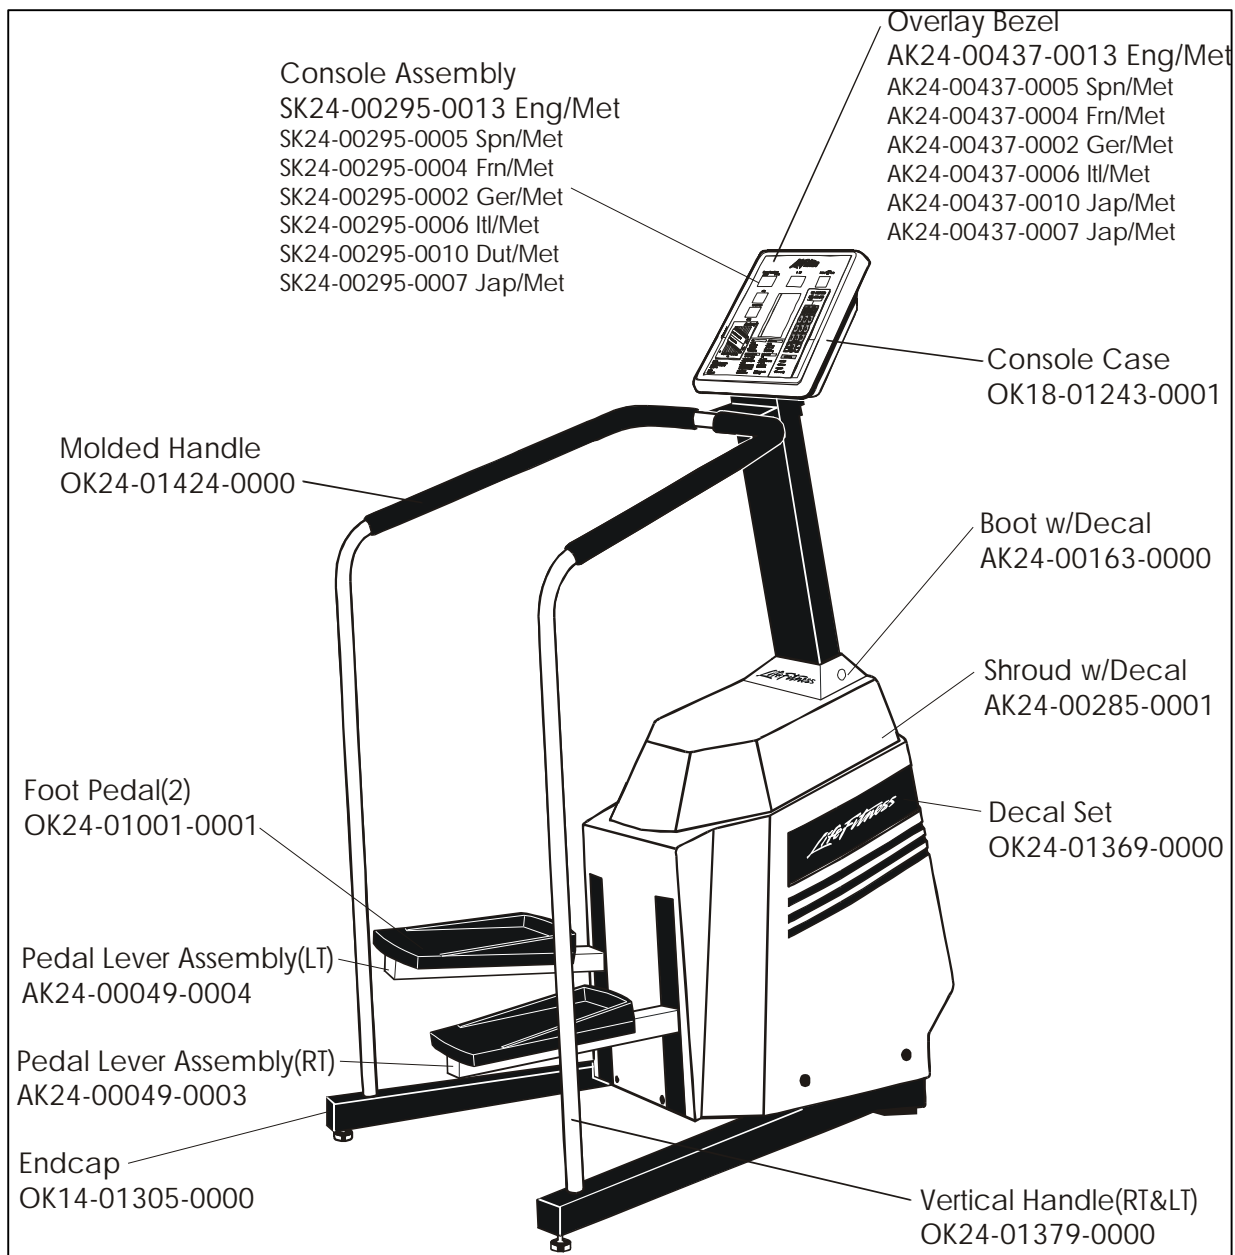

LS-8500
STAIRCLIMBERS

GK24-00026-XXXX
SN 933471-Up

LS-8500
STAIRCLIMBERS

GK24-00026-XXXX
SN 933471-Up

LS-8500
STAIRCLIMBERS

GK24-00026-XXXX
SN 933471-Up